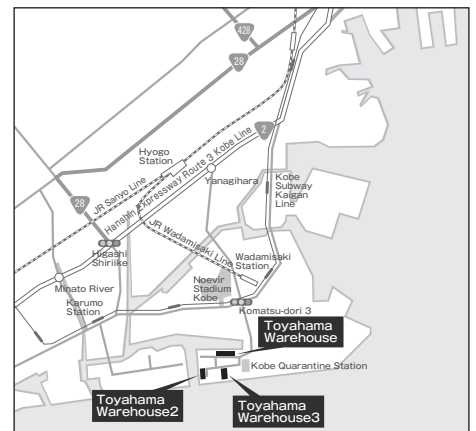

Karumo Warehouse / Karumo Warehouse 2

Address | 1-1-12 Karumojima, Nagata-ku, Kobe, Hyogo 653-0033, Japan
TEL : +81-78-671-1776 FAX : +81-78-671-1882

Access | 15 min walk from Karumo Station on the Kobe Subway Line.

Holdings

Dangerous Goods

Poisons