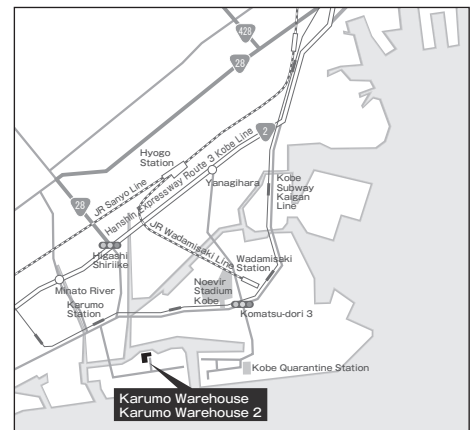

Osakanishi Warehouses / Osakanishi Warehouses2

Address | [Osakanishi Warehouses]
22 Higashi Kaigan-cho, Amagasaki, Hyogo 660-0843, Japan
TEL : +81-6-6409-0165 FAX : +81-6-6409-1500

[Osakanishi Warehouses2]
2-1, Otakasucho, Amagasaki-shi, Hyogo, 660-0842, Japan
(inside Matsumoto UNYU SOUKO, Inc.)
※Contact the Osakanishi Warehouses

Access | [Osakanishi Warehouses]
10 mins by taxi from Amagasaki Station on Hanshin Railway.

Holdings

Dangerous Goods

Poisons

Temp.Control

Tank Storage

MWS