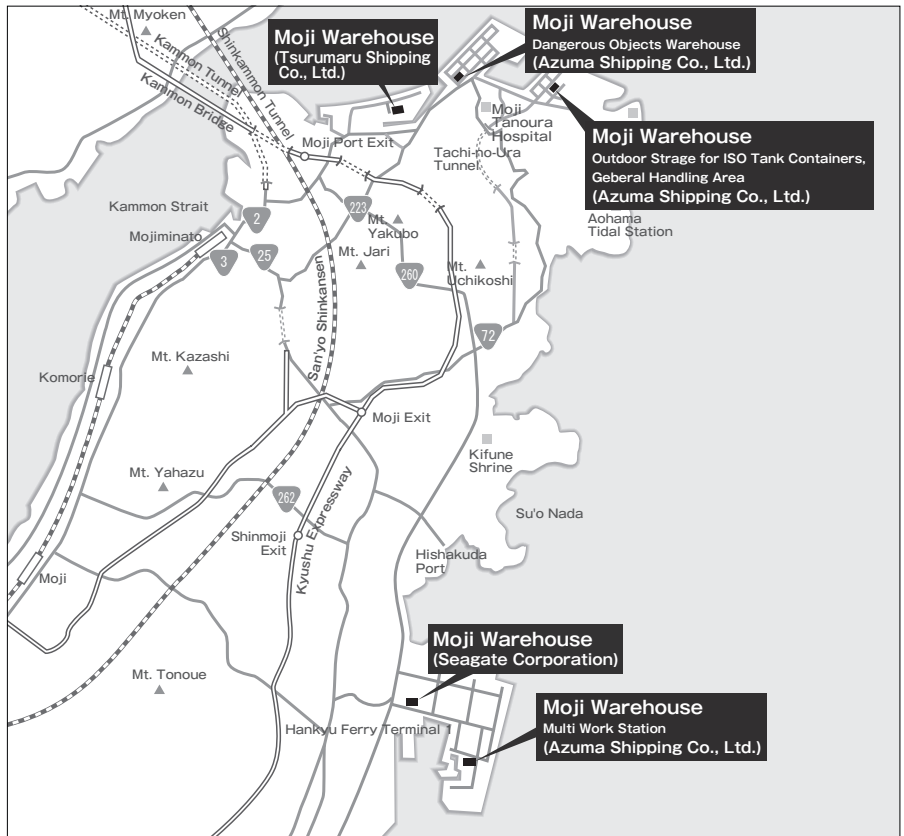

Moji Warehouse

Address

11-1 Tachi-no-Ura Kaigan, Moji-ku, Kitakyushu, Fukuoka 801-0805, Japan (inside Azuma Shipping Co., Ltd.)
Dangerous Goods Warehouse
※Contact the Kitakyushu Office

61 Tachi-no-Ura Kaigan, Moji-ku, Kitakyushu, Fukuoka 801-0805, Japan (inside Azuma Shipping Co., Ltd.)
Outdoor Storage for ISO Tank Containers, General Handling Area
※Contact the Kitakyushu Office

3-1-25 Shinmoji-kita, Moji-ku, Kitakyushu, Fukuoka 800-0113, Japan (inside Azuma Shipping Co., Ltd.)
Multi Work Station

1-5-6 Shinmoji-kita, Moji-ku, Kitakyushu, Fukuoka 800-0113, Japan (inside Seagate Corporation)
※Contact the Kitakyushu Office

17-1 Tanoura Kaigan, Moji-ku, Kitakyushu, Fukuoka 801-0804, Japan (inside Tsurumaru Shipping Co., Ltd.)
※Contact the Kitakyushu Office

[Kitakyushu Office]
Kokura KMM Bldg #718, 14-1 Asano, Kita-ku, Kokura, Kitakyushu, Fukuoka 802-0001, Japan
TEL : +81-93-531-8781 FAX : +81-93-531-8783

Access   **[Kitakyushu Office]** 5 min walk from JR Kokura Station.

- **Holdings**
- **Dangerous Goods**
- **Poisons**
- **Temp.Control**
- **Tank Storage**
- **Tank Heating**
- **MWS**