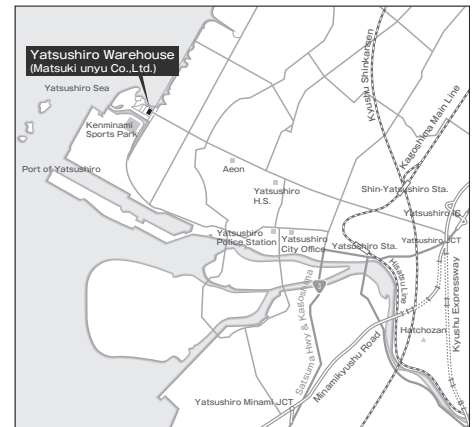

Yatsusiro Warehouse

Address 5053 Oshimamachi, Yatsushiro-shi, Kumamoto 866-0035,
Japan (Matsuki unyu Co.,Ltd.)
※Contact the Kitakyushu Office

[Contact the Kitakyushu Office]
Kokura KMM Bldg #718, 14-1 Asano, Kita-ku, Kokura,
Kitakyushu, Fukuoka 802-0001, Japan
TEL : +81-93-531-8781 FAX : +81-93-531-8783

Access **[Kitakyushu Office]** 5 min walk from JR Kokura Station.

Holdings

**Dangerous
Goods**

Poisons