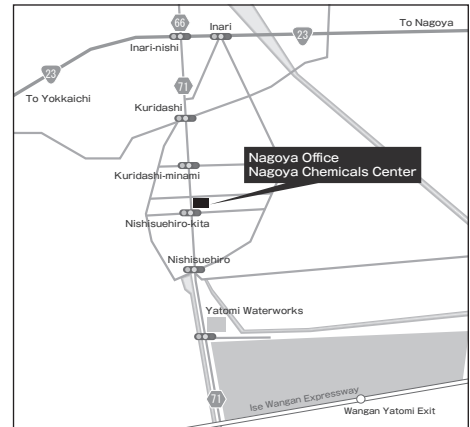

Chubu Block

Nagoya Chemicals Center

Address 10-10-1 Kuridashi, Yatomi, Aichi 498-0061, Japan
TEL : +81-567-66-3353 FAX : +81-567-66-3351

Access 20 mins by taxi from Kanie Station on the Kintetsu Nagoya Line.

Holdings

Dangerous Goods

Poisons

Temp.Control

Tank Storage

Tank Heating

MWS

Nagoya Chemicals Center Warehouse2

Address 6-14-1 Kuridashi, Yatomi, Aichi 498-0061, Japan
TEL : +81-567-66-5520 FAX : +81-567-68-5544

Access 20 mins by taxi from Kanie Station on the Kintetsu Nagoya Line.

Holdings

Dangerous Goods

Poisons