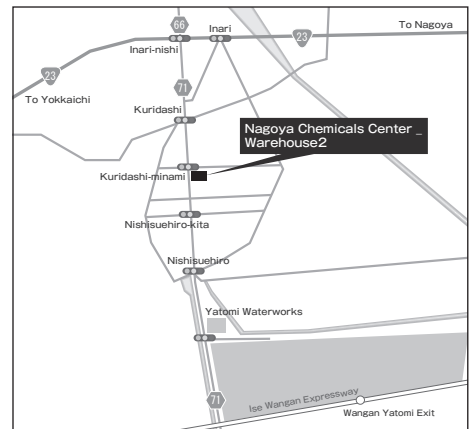

Chubu Block

Nagoya Chemicals Center

Address 10-10-1 Kuridashi, Yatomi, Aichi 498-0061, Japan
TEL : +81-567-66-3353 FAX : +81-567-66-3351

Access 20 mins by taxi from Kanie Station on the Kintetsu Nagoya Line.

Holdings

Dangerous Goods

Poisons

Temp.Control

Tank Storage

Tank Heating

MWS

Nagoya Chemicals Center Warehouse2

Address 6-14-1 Kuridashi, Yatomi, Aichi 498-0061, Japan
TEL : +81-567-66-5520 FAX : +81-567-68-5544

Access 20 mins by taxi from Kanie Station on the Kintetsu Nagoya Line.

Holdings

Dangerous Goods

Poisons

Chubu Distribution Center

Address 6-10-11-1 Kuridashi, Yatomi, Aichi 498-0061, Japan
TEL : +81-567-68-5305 FAX : +81-567-68-5225

Access 20 mins by taxi from Kanie Station on the Kintetsu Nagoya Line.

Holdings

Dangerous Goods

Poisons

Rack Warehouse

Kyugochi Warehouse

Address 10-3 Shiomi-cho, Minato-ku, Nagoya, Aichi 455-0028, Japan
TEL : +81-52-614-4600 FAX : +81-52-614-4611

Access 15 mins by taxi from Shibata Station on the Meitetsu Tokoname Line.

Holdings

Dangerous Goods

Poisons

Temp.Control

Tank Heating

MWS