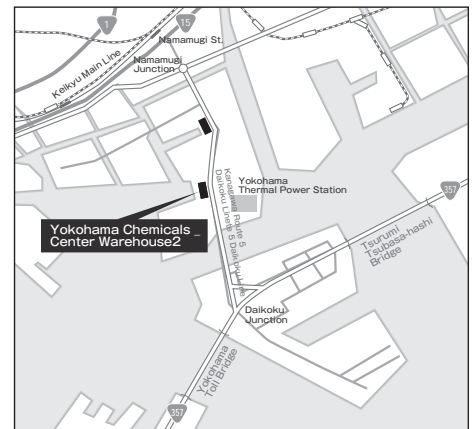

Yokohama Chemicals Center Warehouse2

Address | 9-15 Daikoku-cho, Tsurumi-ku, Yokohama, Kanagawa
230-0053, Japan
TEL : +81-45-510-4590 FAX : +81-45-508-3362

Access | 30 min walk from Namamugi Station on the Keikyu Line.
13 mins by taxi from Tsurumi Station on all JR lines.

Holdings

Dangerous Goods

Poisons

Temp.Control

High Pressure Gas