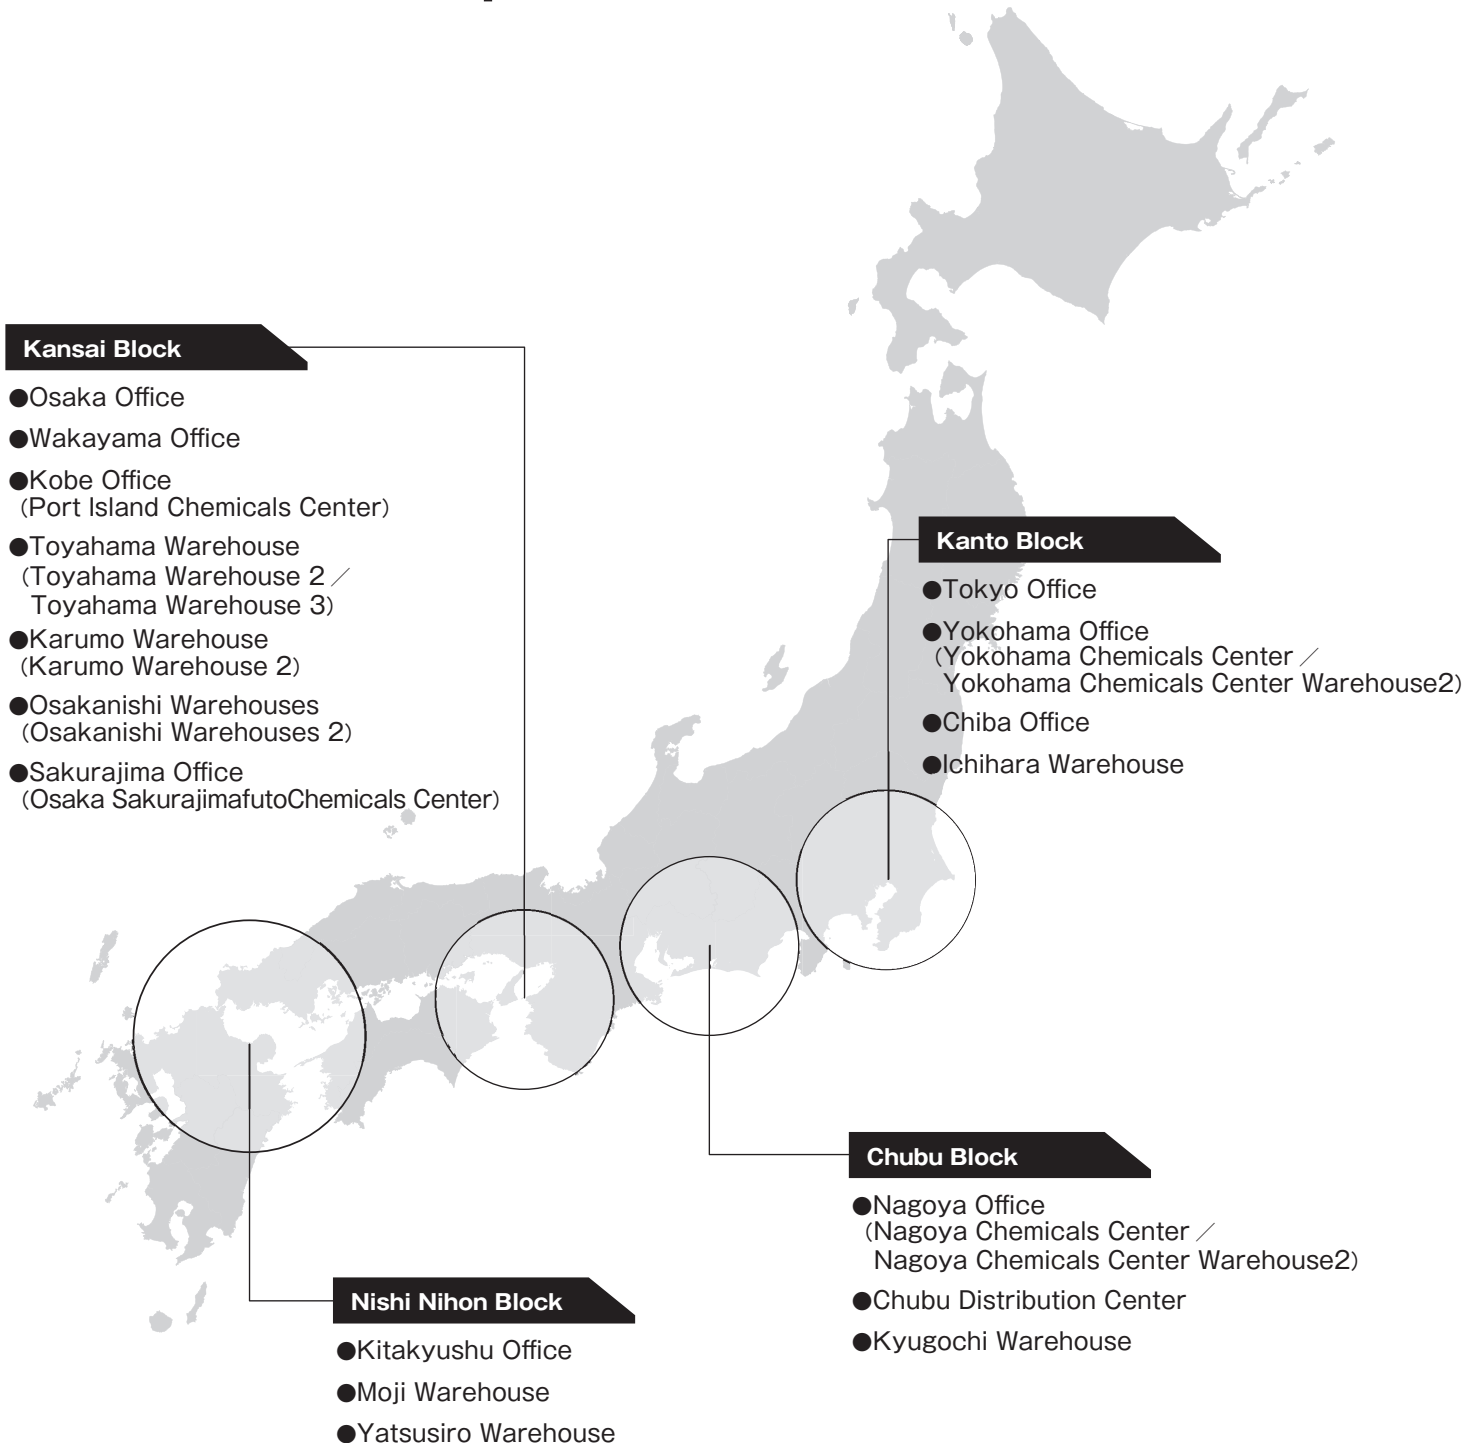

## Yokohama Chemicals Center

**Address** | 5-81 Daikoku-cho, Tsurumi-ku, Yokohama, Kanagawa  
230-0053, Japan  
TEL : +81-45-502-1867 FAX : +81-45-503-3160

**Access** | 10 min walk from Namamugi Station on the Keikyu Line.  
10 mins by taxi from Tsurumi Station on all JR lines.