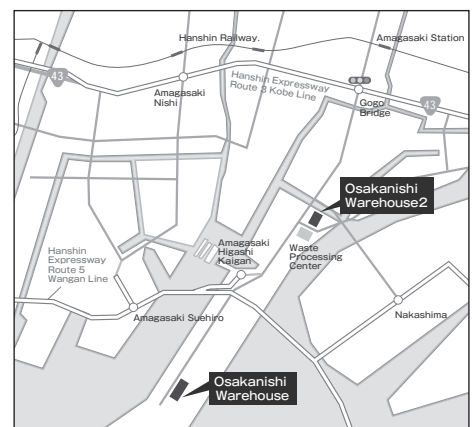

**Access** | [Osakanishi Warehouses]  
10 mins by taxi from Amagasaki Station on Hanshin Railway.

Holdings

Dangerous Goods

Poisons

Temp.Control

Tank Storage

MWS