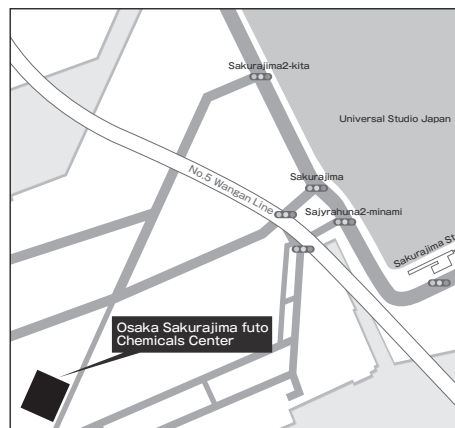

Osaka Sakurajima futo Chemicals Center

A d d r e s s | 1-1-62 Umemachi Konohana-ku, Osaka-shi, Osaka 554-0032, Japan
(inside Sakurajima Futo Kaisha,LTD. Chemicals Center)
※Contact the Sakurajima Office

[Sakurajima Office]
1-1-62 Umemachi Konohana-ku, Osaka-shi, Osaka 554-0032, Japan
TEL : +81-6-4804-1717 FAX : +81-6-4804-1720

A c c e s s | 13 min walk from Sakurajima Station on the JR Yumesaki Line.

Holdings

Dangerous Goods

Rack Warehouse