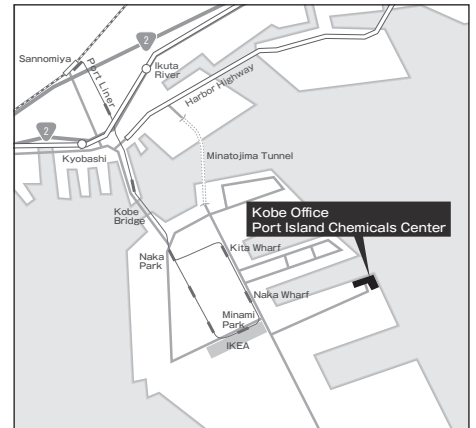

Port Island Chemicals Center

Address | 8-7 Minatojima, Chuo-ku, Kobe, Hyogo 650-0045, Japan
TEL : +81-78-306-2370 FAX : +81-78-306-5068

Access | 25 min walk from Minami Koen Station on Kobe New Transit Port Liner.
15 mins by taxi from Sannomiya Station on JR and private lines.

Holdings

Dangerous Goods

Poisons

Temp.Control

Tank Storage

Tank Heating

MWS

Toyahama Warehouse / Toyahama Warehouse 2 / Toyahama Warehouse 3

Address | 5-27 Toyahama-cho, Hyogo-ku, Kobe, Hyogo 652-0866, Japan
TEL : +81-78-681-1691 FAX : +81-78-681-3022

Access | 15 min walk from Wadamisaki Station on the Kobe Subway Wangan Line.

Holdings

Dangerous Goods

Poisons